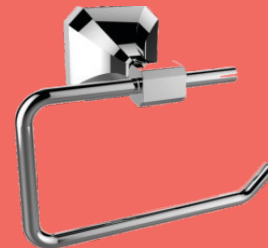

## STYLISH, WELL PRICED CHROME PLATED ZINC BATHROOM ACCESSORIES

CHROME PLATED  
ZINC

**KAZSTR.60R**

Single Towel Rail 60cm  
Chrome finish

**KAZDTR.60R**

Double Towel Rail 60cm  
Chrome finish

**KAZSTR.76R**

# Coral

STYLISH, WELL PRICED CHROME PLATED ZINC  
**BATHROOM ACCESSORIES**

**KAZHTR.30C**  
Hand Towel Rail 30cm Coral  
Chrome finish

**KAZSTR.60C**  
Single Towel Rail 60cm Coral  
Chrome finish

**KAZSTR.76C**  
Single Towel Rail 76cm Coral  
Chrome finish

CHROME PLATED  
ZINC