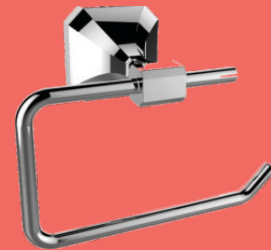

Coral

STYLISH, WELL PRICED CHROME PLATED ZINC
BATHROOM ACCESSORIES

K073

RETAIL DISPLAY