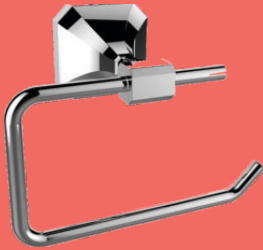

# BATHROOM ACCESSORIES

Solid  
BRASS

★★★★★  
Top  
chrome

STYLISH, WELL PRICED CHROME PLATED ZINC  
BATHROOM ACCESSORIES

*Coral*

CHROME PLATED  
ZINC

STYLISH, WELL PRICED CHROME PLATED ZINC  
BATHROOM ACCESSORIES

## STYLISH, WELL PRICED CHROME PLATED ZINC BATHROOM ACCESSORIES

CHROME PLATED  
ZINC

**KAZSTR.60R**

Single Towel Rail 60cm  
Chrome finish

**KAZDTR.60R**

Double Towel Rail 60cm  
Chrome finish

**KAZSTR.76R**

### ANODIZED ALUMINIUM & POLYETHYLENE FREE-STANDING SHOWER SEAT

**KAFSS.120**

120kg rated Shower Seat  
Rubber feet  
Adjustable height

684210

Saphir  
Shelf 600mm

Triple Chrome  
Plated Brass

683210

Saphir  
Double Hook