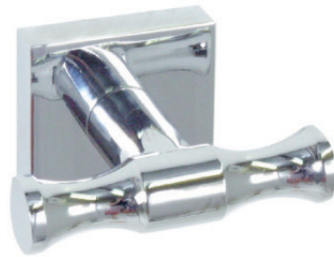

## STYLISH, WELL PRICED CHROME PLATED ZINC BATHROOM ACCESSORIES

CHROME PLATED  
ZINC

**KAZSTR.60R**

Single Towel Rail 60cm  
Chrome finish

**KAZDTR.60R**

Double Towel Rail 60cm  
Chrome finish

**KAZSTR.76R**

Single Towel Rail 76cm  
Chrome finish

**KAZDTR.76R**

Double Towel Rail 76cm  
Chrome finish

**KAZPH.R**

Paper Holder (no lid)  
Chrome finish

**KAZTR.R**

Towel Ring  
Chrome finish

**KAZSH.R**

451010

Quarz  
Double Towel Bar

Triple Chrome  
Plated Brass

DIETSCHER  
ROMAN **R**D

451210

Quarz  
Shelf 510mm

Triple Chrome  
Plated Brass

452410

Quarz  
Toilet Brush Set Glass

Triple Chrome  
Plated Brass

450210

Quarz  
Double Hook

Triple Chrome  
Plated Brass

450910

Quarz  
Towel Rail 550mm

Triple Chrome  
Plated Brass